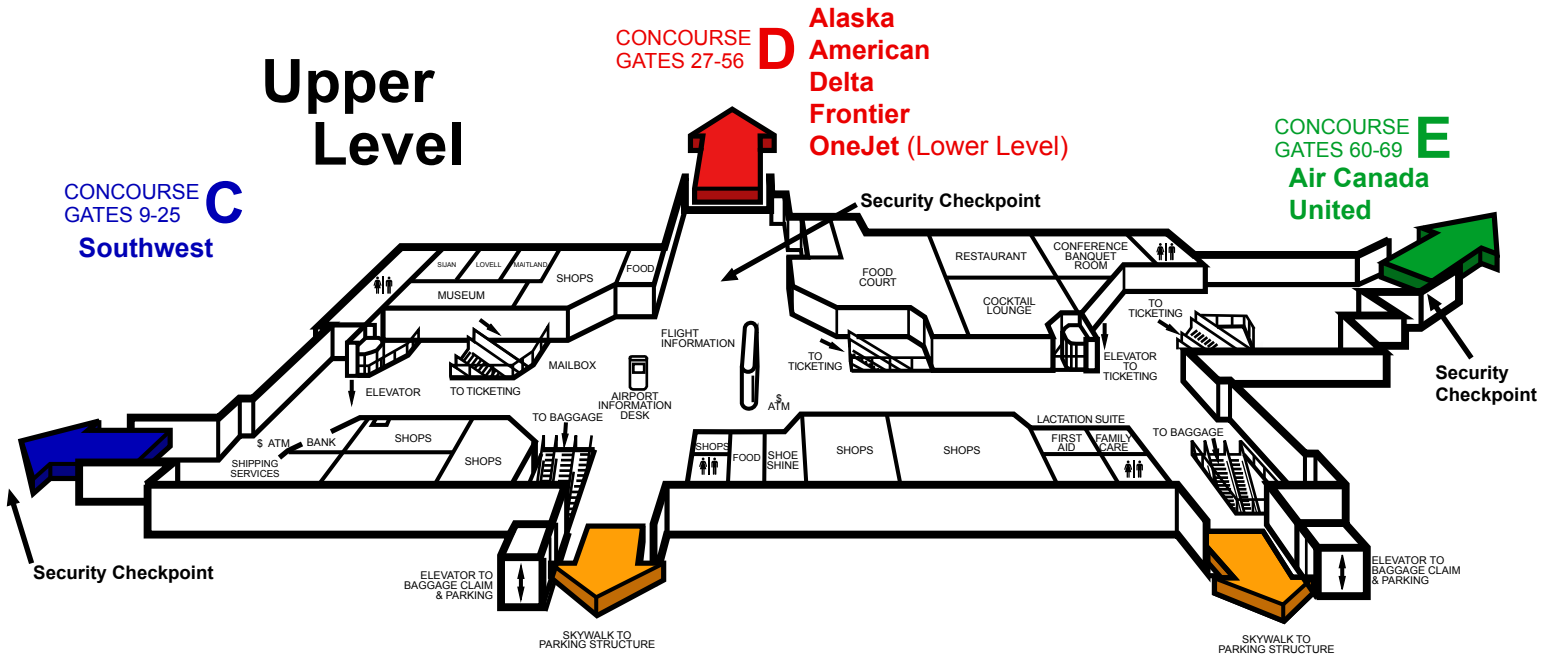

MILWAUKEE COUNTY'S GENERAL MITCHELL INTERNATIONAL AIRPORT TERMINAL INFORMATION

updated
07/09/16

Please note - if you are connecting from an airline on one concourse to an airline on another concourse, you will be screened at the security checkpoint of your departure concourse.

Code	Airline	Ticket Counter	Phone Number
AC	Air Canada	2	1-888-247-2262
AS	Alaska	3	1-800-252-7522
AA	American	1	1-800-433-7300
DL	Delta	8	1-800-221-1212
F9	Frontier	4	1-801-401-9000
J1	OneJet	5	1-844-663-5381
WN	Southwest	6	1-800-435-9792
UA	United	2	1-800-241-6522