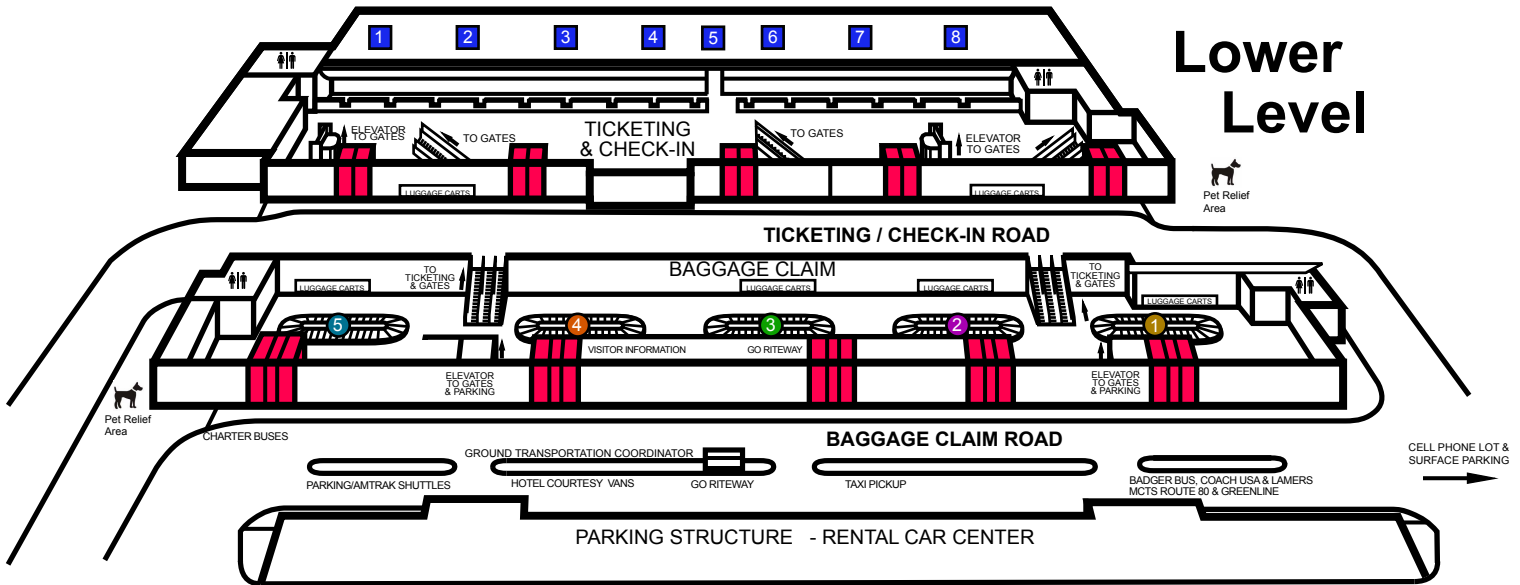

MILWAUKEE COUNTY'S GENERAL MITCHELL INTERNATIONAL AIRPORT TERMINAL INFORMATION

updated
07/09/16

Please note - if you are connecting from an airline on one concourse to an airline on another concourse, you will be screened at the security checkpoint of your departure concourse.

Code	Airline	Ticket Counter	Phone Number
AC	Air Canada	2	1-888-247-2262
AS	Alaska	3	1-800-252-7522
AA	American	1	1-800-433-7300
DL	Delta	8	1-800-221-1212
F9	Frontier	4	1-801-401-9000
J1	OneJet	5	1-844-663-5381
WN	Southwest	6	1-800-435-9792
UA	United	2	1-800-241-6522